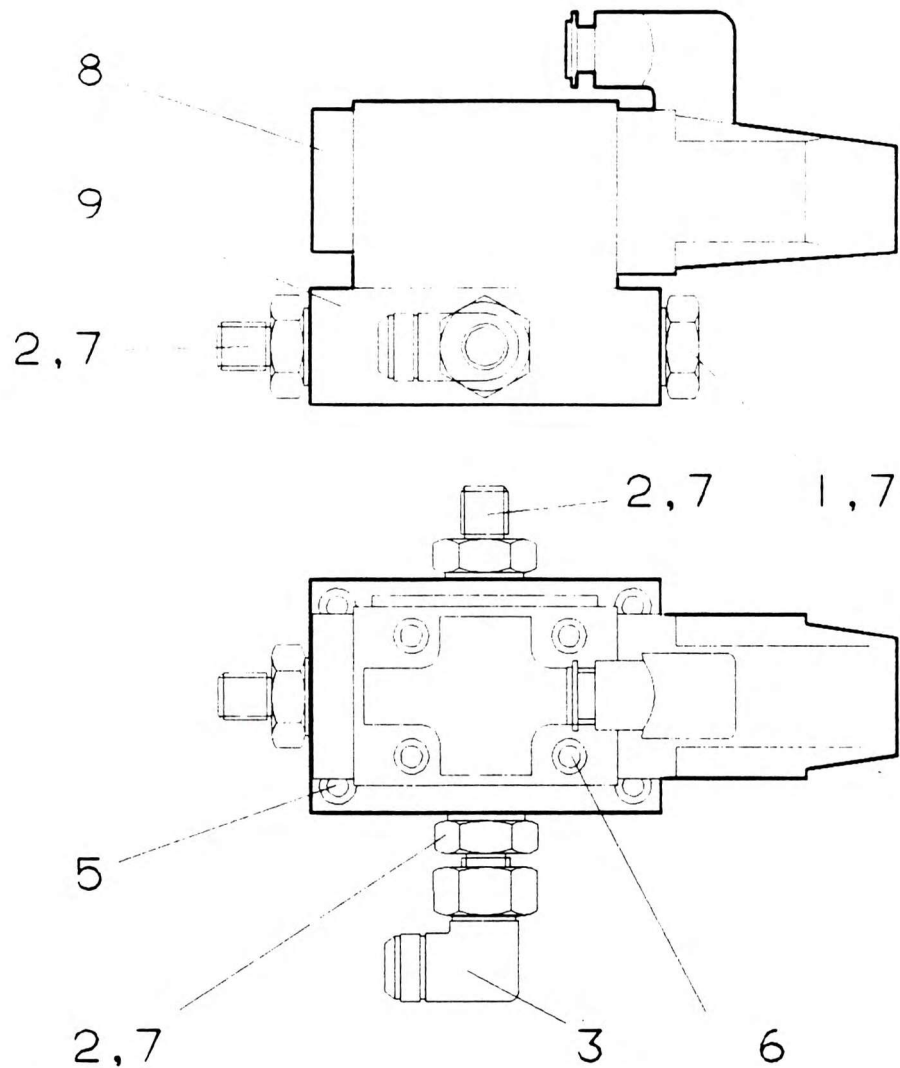

HOIST BOOST SOLENOID VALVE ASSEMBLY

NO.	PART NO.	QTY.	DESCRIPTION	NO.	PART NO.	QTY.	DESCRIPTION
1	7-709-990044	1	Plug $\frac{3}{8}$ " BSP				
2	7-443-991181	3	Adaptor $\frac{3}{8}$ " BSPP $\frac{3}{8}$ "				
3	7-447-040433	1	Elbow 9/16"				
5	7097613	4	Screw Socket Head Cap M5 x 35 Long				
6	7097614	4	Socket Head Cap Screw M5 x 40 Long				
7	7355204	4	Seal $\frac{3}{8}$ " BSP				
8 +	8353988	1	Control Valve				
9	8592964	1	Solenoid Subplate				